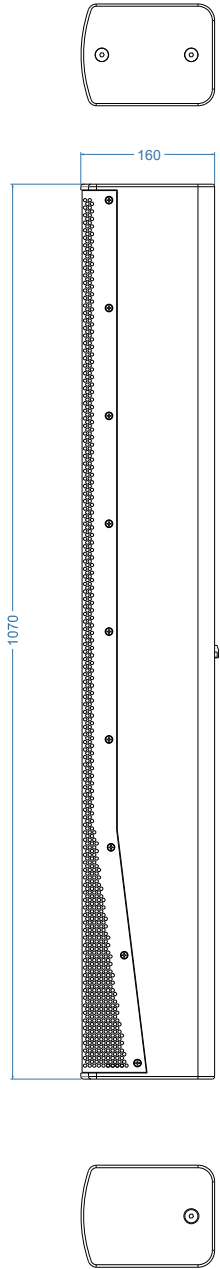

A
0

MODEL	CCL1230	PN	101495	UNIT	MM	OF
PART NAME	WOOD CABINET	APPROVED		THIRD ANGLE PROJECTION		1
MATERIAL	BIRCH PLY WOOD	DATE	20210204			PAGE
SCALE	1:1			1		
DRAWER	Evan					